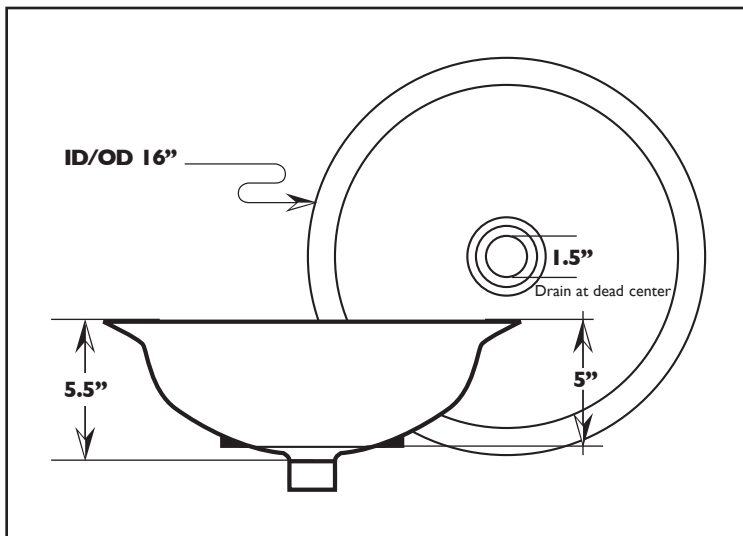

The Original - Handcrafted in America.