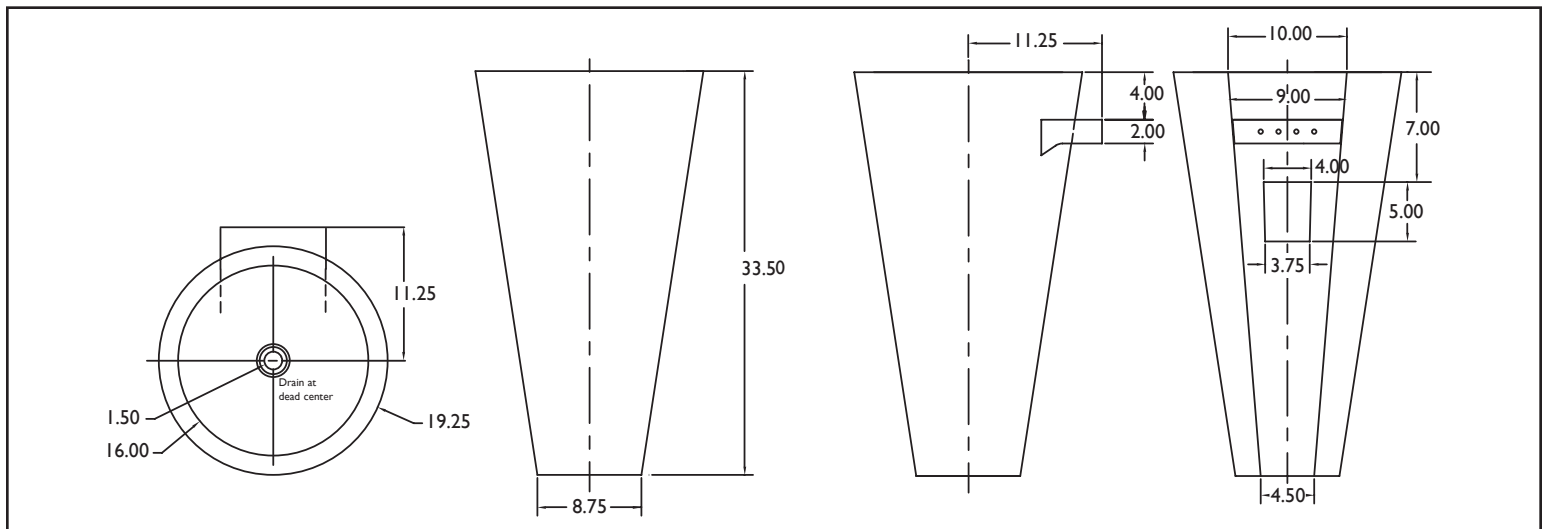

ANTIQUE BRASS

DRAIN ASSEMBLY AVAILABILITY

Lift & Turn

Grid Strainer

Crumb Basket

BOWL ID 16" x 7" Deep, OD 19.25"

PEDESTAL HEIGHT 33.5"

Drain Diameter 1.5"

16 GAUGE - 48 OUNCE PER SQUARE FOOT

COPPER AND BRASS

WALL MOUNTING BRACKET 9" WIDE

PLUMBING ACCESS 4' x 5" x 3.75"

21" STANDOUT FROM WALL AT TOP

8.75" DIAMETER BASE

The Original - Handcrafted in America.