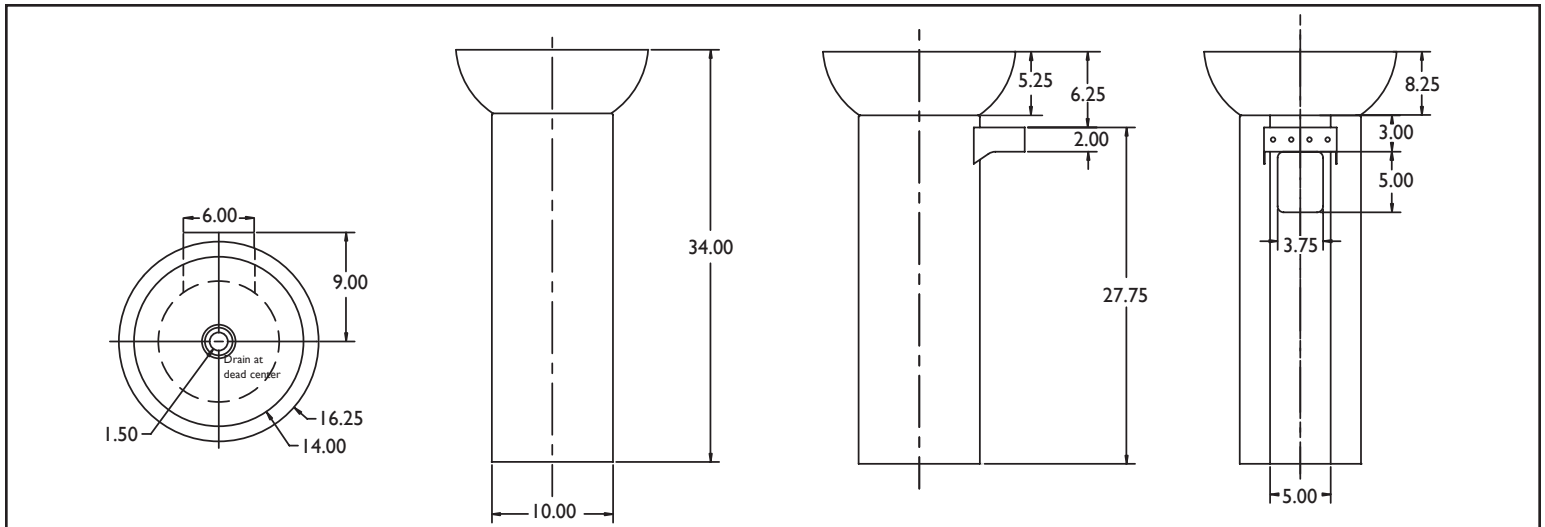

ANTIQUE BRASS

DRAIN ASSEMBLY AVAILABILITY

Lift & Turn

Grid Strainer

Crumb Basket

PEDESTAL HEIGHT 34"

BOWL ID 14" x 6" Deep, OD 16.25" x 5.25"

Drain Diameter 1.5"

16 GAUGE - 48 OUNCE PER SQUARE FOOT

COPPER AND BRASS

WALL MOUNTING BRACKET 6" WIDE

PLUMBING ACCESS 4' x 5" x 3.75"

17" STANDOUT FROM WALL AT TOP

10" DIAMETER CYLINDER BASE

The Original - Handcrafted in America.